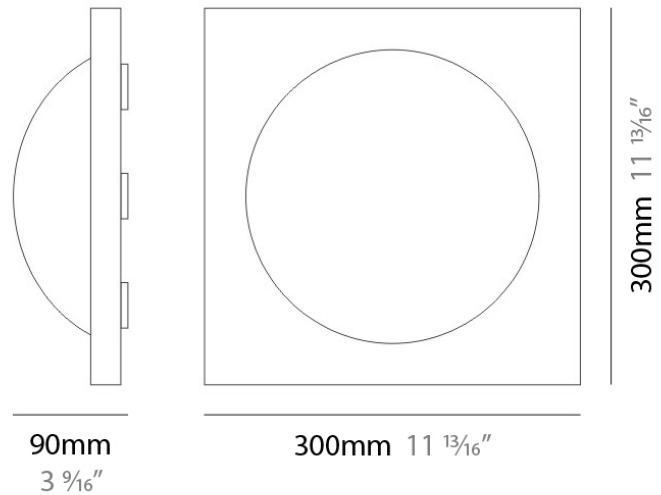

PROJECT	
TYPE	
NOTES	
QUANTITY	
DATE	

DOME SURFACE

D23033

GENERAL

Series: Dome
Division: Design
Mounting Type: Surface
Mounting Location: Wall
Subcategory: Ambient

PHYSICAL

Shape: Square
Length (mm): 300
Length (in): 11 ¹³/₁₆
Height (mm): 300
Height (in): 11 ¹³/₁₆
Extension (mm): 90
Extension (in): 3 ⁹/₁₆
Light Distribution: Omnidirectional
Weight (kg): 1.8
Weight (lbs): 4
Diffuser: Satin White Glass
Fixture Finish: SST
Fixture Material: Glass / Aluminum

ELECTRICAL

Number of Lamps: 1
Lamp Type: LED Retrofit
Lamp Shape: A19
Bulb Included: Bulb Not Included
Total Output Wattage (W): 15
Max. Wattage Per Lamp (W): 15
Lamp Base: E26
Dimming: Non-Dimmable
Input Voltage (V): 120

LED

OPTICAL

RATINGS AND CERTIFICATIONS

Certified By: CSA Certified to UL and CSA Standards
IP rating: IP20