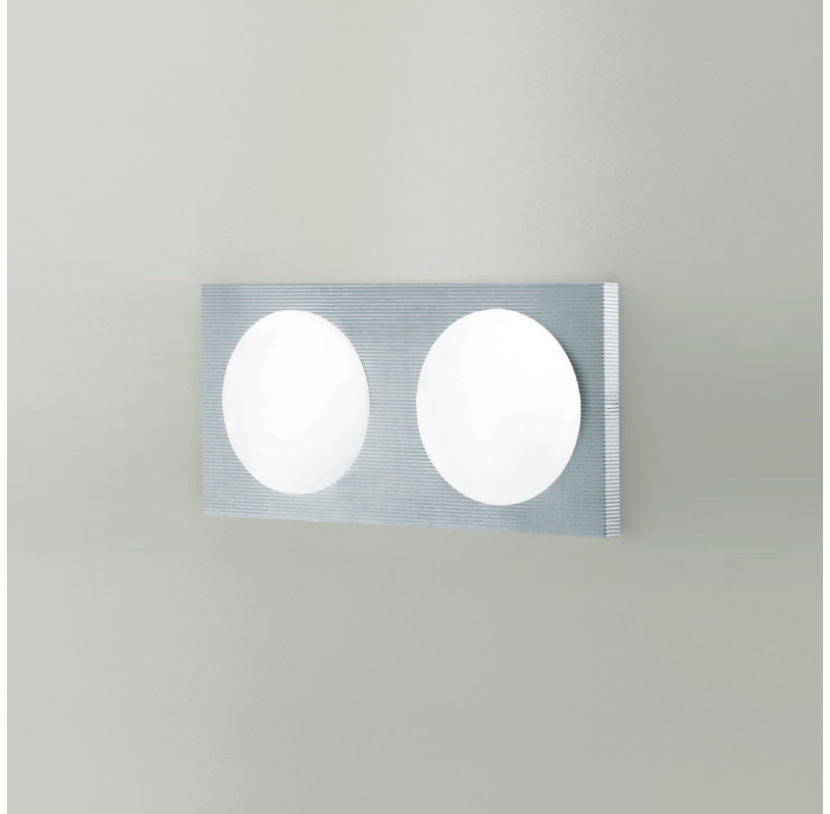

PROJECT	
TYPE	
NOTES	
QUANTITY	
DATE	

DOME SURFACE

D23031

GENERAL

Series: Dome
Division: Design
Mounting Type: Surface
Mounting Location: Wall
Subcategory: Ambient

PHYSICAL

Shape: Rectangle
Length (mm): 400
Length (in): 15 3/4
Height (mm): 200
Height (in): 7 7/8
Extension (mm): 60
Extension (in): 2 3/8
Light Distribution: Omnidirectional
Weight (kg): 3.2
Weight (lbs): 7
Diffuser: Satin White Glass
Fixture Finish: SST
Fixture Material: Glass / Aluminum

ELECTRICAL

Number of Lamps: 2
Lamp Type: LED Retrofit / Halogen
Bulb Included: Bulb Not Included
Total Output Wattage (W): 26 / 120
Max. Wattage Per Lamp (W): 13 / 60
Lamp Base: G9
Dimming: Non-Dimmable
Input Voltage (V): 120

LED

OPTICAL

RATINGS AND CERTIFICATIONS

Certified By: CSA Certified to UL and CSA Standards
IP rating: IP20