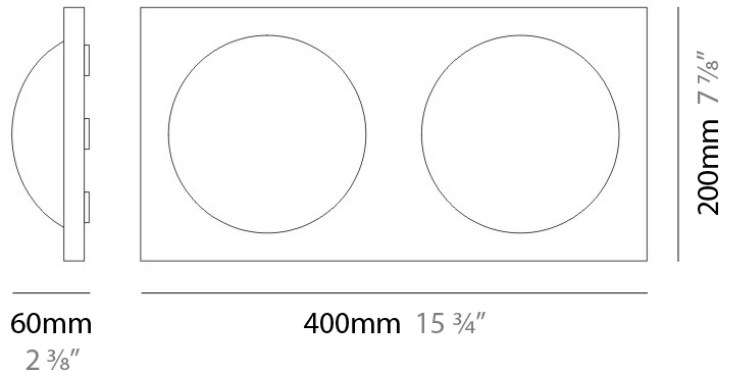

PROJECT	
TYPE	
NOTES	
QUANTITY	
DATE	

DOME SURFACE

D23031

GENERAL

Series: Dome
Division: Design
Mounting Type: Surface
Mounting Location: Wall
Subcategory: Ambient

PHYSICAL

Shape: Rectangle
Length (mm): 400
Length (in): 15 3/4
Height (mm): 200
Height (in): 7 7/8
Extension (mm): 60
Extension (in): 2 3/8
Light Distribution: Omnidirectional
Weight (kg): 3.2
Weight (lbs): 7
Diffuser: Satin White Glass
Fixture Finish: SST
Fixture Material: Glass / Aluminum

ELECTRICAL

Number of Lamps: 2
Lamp Type: LED Retrofit / Halogen
Bulb Included: Bulb Not Included
Total Output Wattage (W): 26 / 120
Max. Wattage Per Lamp (W): 13 / 60
Lamp Base: G9
Dimming: Non-Dimmable
Input Voltage (V): 120

LED

OPTICAL

RATINGS AND CERTIFICATIONS

Certified By: CSA Certified to UL and CSA Standards
IP rating: IP20